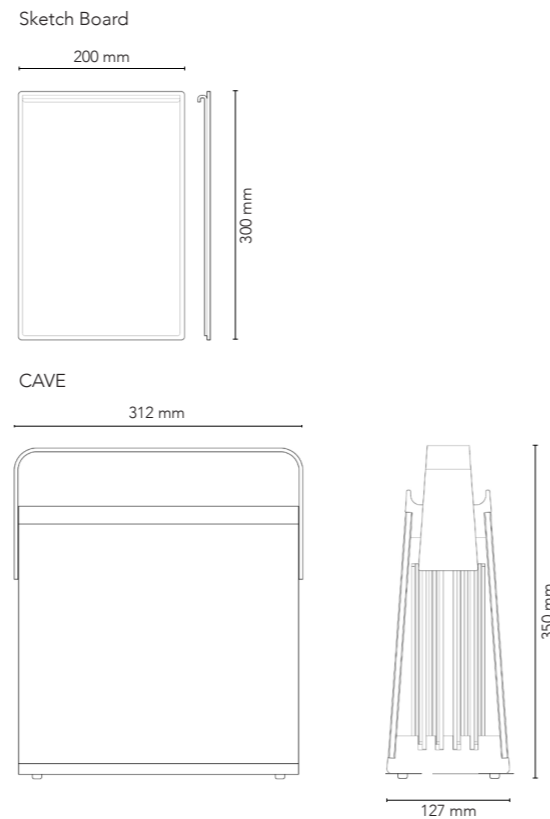

CHAT BOARD® CAVE is made with black stained ash, powder coated aluminium and steel (Jet Black RAL 9005), as well as BuzziFelt (100% recycled P.E.T. felt), in the choice of 5 different colours. The Sketch Boards are made with 4 mm tempered safety glass, in accordance with the highest quality standards, finished with smooth C-edges and 4 mm radius corners. They come in 35 standard glass colours and can also be made to order in bespoke standard RAL and NCS glass colours.

Please contact our head office with any special requests: info@chat-board.dk

Item no.	Product	Description	Dimensions	Weight	Price
			W x H x D mm	kg	EUR
CBCAVE	CHAT BOARD® CAVE	transport and display module - includes 4 x Sketch Board	312 x 350 x 127	2.6	499
			(weight incl. 4 x Sketch Board)	5.5	
CBSB2030	CHAT BOARD® Sketch Board	hand-held, writable glass board with built-in display function - extra board	200 x 300	0.73	59

OPTIONAL add Matt glass to Sketch Board: list price + 5%
(is added to the price of the 4 included Sketch Boards)