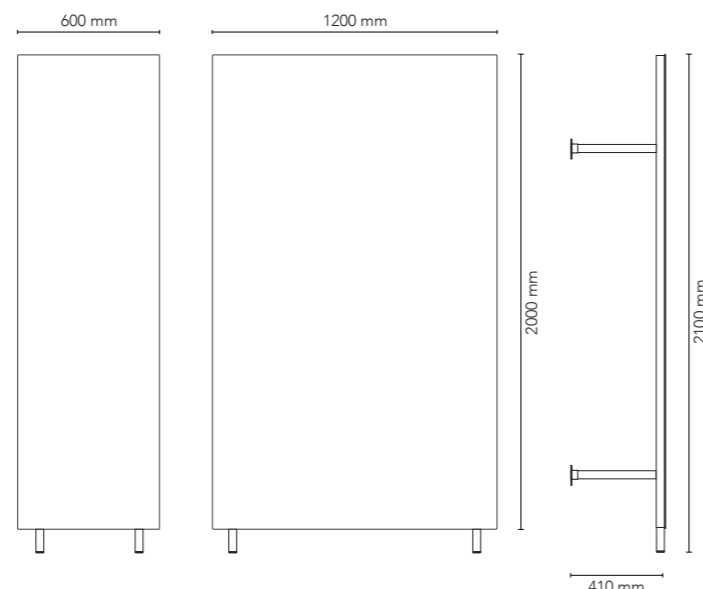

Please contact our head office with any special requests: info@chat-board.dk

Item no.	Product	Description	Dimensions		Weight kg	Price EUR
			Glass top W x L mm	Frame (total size) W x L x H mm		
Work-/dining table (frame & table top):						
CBMIES90150	CHAT BOARD® MIES Collab	work-/dining table with glass top	892 x 1492	900 x 1500 x 730	56.3	1,890
CBMIES90180	CHAT BOARD® MIES Collab	work-/dining table with glass top	892 x 1792	900 x 1800 x 730	64.0	1,990
CBMIES90200	CHAT BOARD® MIES Collab	work-/dining table with glass top	892 x 1992	900 x 2000 x 730	69.4	2,090
High table:						
CBMIES80180H	CHAT BOARD® MIES Collab	high table with glass top	792 x 1792	800 x 1800 x 1050	60.5	2,290
Separate table top (excl. frame):						
CBMIESTT89149	table top for 90150	writable, coloured glass table top	892 x 1492	-	33.3	575
CBMIESTT89179	table top for 90180	writable, coloured glass table top	892 x 1792	-	40.0	665
CBMIESTT89199	table top for 90200	writable, coloured glass table top	892 x 1992	-	44.4	725
CBMIESTT79179	table top for 80180H	writable, coloured glass table top	792 x 1792	-	35.5	610
Caster wheels (can be attached to table legs):						
CBMIESCSET4	brake casters (fit all sizes)		Ø 65	-		53

Please contact our head office with any special requests: info@chat-board.dk

Item no.	Product	Description	Dimensions		Weight kg	Price EUR
			Glass W x H mm	Total size W x H x D mm		
CBWA60	CHAT BOARD® Wardrobe	wall-mounted wardrobe with a magnetic glass front	600 x 2000	600 x 2100 x 410	45.0	1,249
CBWA120	CHAT BOARD® Wardrobe	wall-mounted wardrobe with a magnetic glass front	1200 x 2000	1200 x 2100 x 410	80.0	1,719