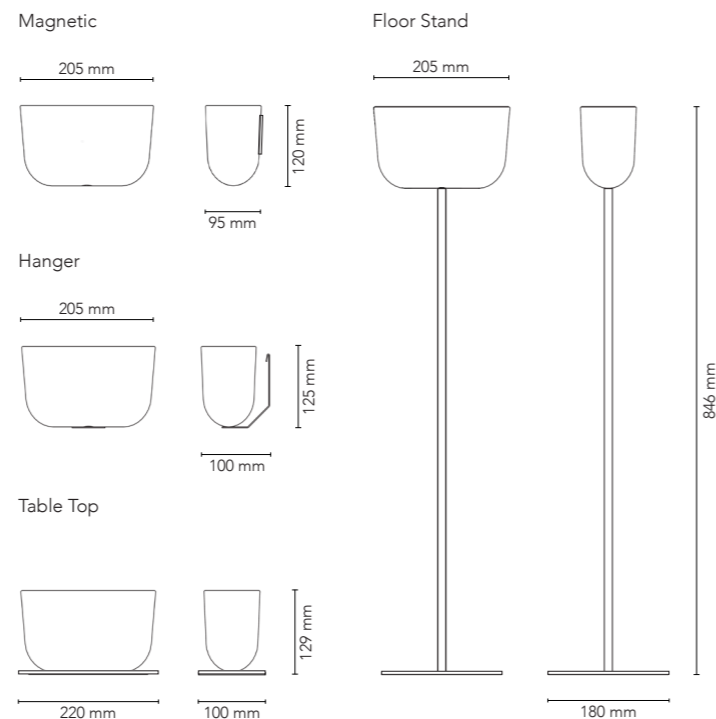

STORAGE UNIT

CHAT BOARD® Storage Unit, in a timeless and sleek design by ARDE design studio, is a functional two-compartment storage unit for all of your CHAT BOARD® accessories. Available in 4 different versions, one to perfectly complement any of our boards, it offers the perfect solution for organising and keeping track of pens, erasers and extra magnets. CHAT BOARD® Storage Unit is made of injection moulded ABS and powder coated steel, making it durable as well as functional.

It is available in 4 different versions, and in a choice of 2 versatile colours: Signal White RAL 9003 and Jet Black RAL 9005.

Item no.	Product	Description	Dimensions	Weight	Price
			W x H x D mm	kg	EUR
White:					
SUMAG9003	CHAT BOARD® Storage Unit Magnetic White	storage unit w. magnetic fixture white	205 x 120 x 95	0.5	102
SUHAN9003	CHAT BOARD® Storage Unit Hanger White	storage unit w. board- and wall fixture white	205 x 125 x 100	0.5	56
SUTAB9003	CHAT BOARD® Storage Unit Table Top White	storage unit w. table stand white	220 x 129 x 100	1.0	61
SUFLO9003	CHAT BOARD® Storage Unit Floor Stand White	storage unit w. floor stand white	205 x 846 x 180	1.8	117
Black:					
SUMAG9005	CHAT BOARD® Storage Unit Magnetic Black	storage unit w. magnetic fixture black	205 x 120 x 95	0.5	102
SUHAN9005	CHAT BOARD® Storage Unit Hanger Black	storage unit w. board- and wall fixture black	205 x 125 x 100	0.5	56
SUTAB9005	CHAT BOARD® Storage Unit Table Top Black	storage unit w. table stand black	220 x 129 x 100	1.0	61
SUFLO9005	CHAT BOARD® Storage Unit Floor Stand Black	storage unit w. floor stand black	205 x 846 x 180	1.8	117

STEEL

RAL 9003 Signal White

RAL 9005 Jet Black

ABS

RAL 9003 Signal White

RAL 9005 Jet Black