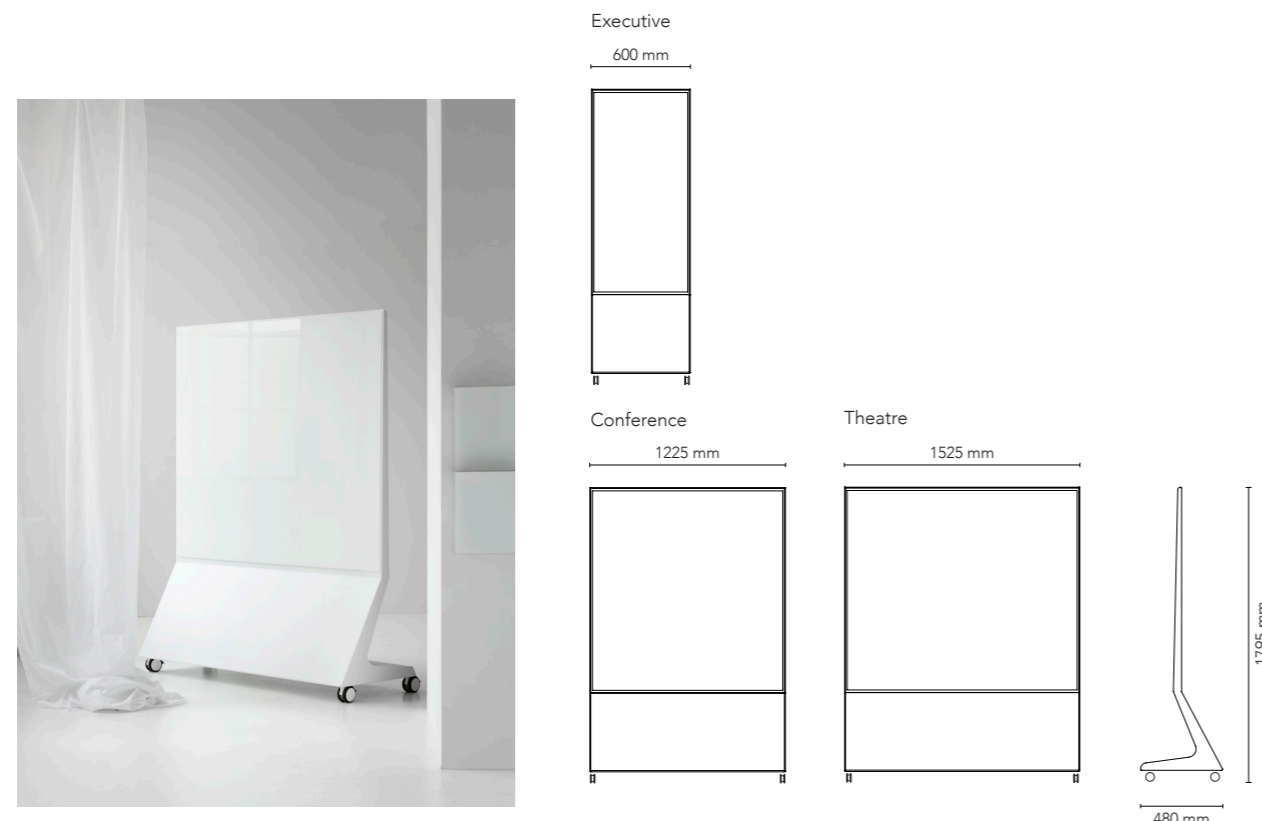

MOBILE

CHAT BOARD® Mobile provides the ultimate, multi-purpose solution for the dynamic workplace. With its ingenious design, sturdy construction and ultra-stable, yet easily movable, steel base it is virtually impossible to overturn, meaning there is plenty of room to get carried away in the creative process. Besides boasting one of our signature writable, magnetic glass boards on the front, the Mobile can also be fitted with a sound-dampening BuzziFelt pin board, or an additional magnetic glass panel, on the back.

CHAT BOARD® Mobile is made with 4 mm tempered safety glass, in accordance with the highest quality standards, finished with smooth C-edges and 4 mm radius corners. It is available in 3 standard sizes and 35 standard glass colours. In addition, it can be made to order in bespoke standard RAL or NCS glass colours, as well as in alternative RAL base colours, besides the standard Signal White RAL 9003.

Please contact our head office with any special requests: info@chat-board.dk

Cradle to Cradle Certified™ is a certification mark licensed by the Cradle to Cradle Products Innovation Institute