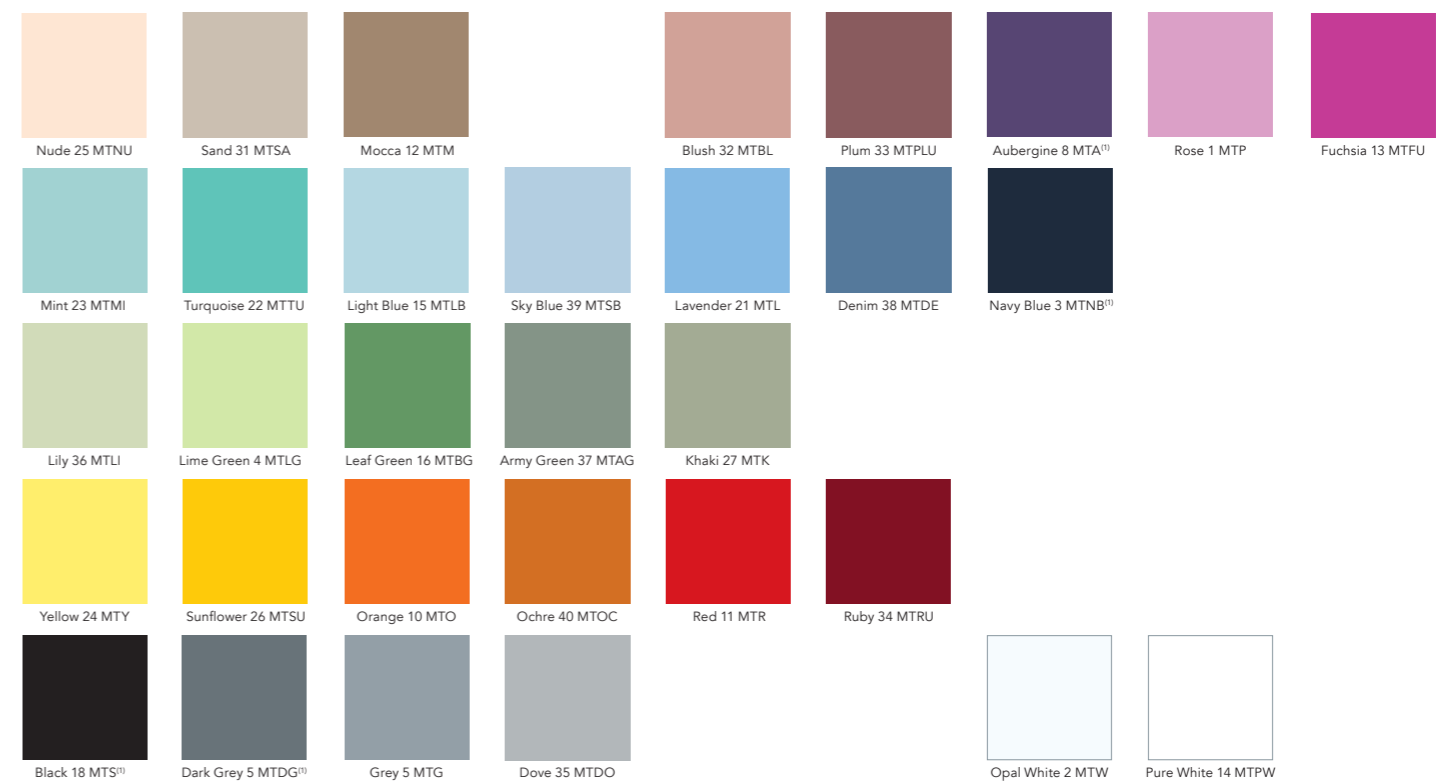

MIES COLLAB

Taking its cue from Ludwig Mies van der Rohe's immortal dictum 'less is more', the design language of the new CHAT BOARD & MILLION collaboration MIES Collab is kept deliberately stringent and minimalist. Seamlessly intersecting horizontal and vertical lines create a clear, architectural composition which is equal parts form and function, with a meticulously precise attention to detail. The glass tabletop nestles elegantly within the four corners of the frame, with a slight recess accentuating the contrasting juxtaposition of materials: the delicately smooth glass surface and the tactile softness of powder-coated steel. With just the right amount of industrial edge, MIES adds flexible and functional sophistication to any space, from the workplace to the family dining room.

CHAT BOARD® MIES Collab is available in four different sizes: 3 work-/dining tables, and 1 high table. All four models come with a table top made with 10 mm tempered safety glass, in accordance with the highest quality standards, finished with smooth C-edges and radius corners. The table top is available in 32 different glass colours, while the powder coated steel frame is available in 2 colours: Signal White RAL 9003 and Jet Black RAL 9005. In addition, the glass table top can be made to order in bespoke standard RAL and NCS glass colours.

Please contact our head office with any special requests: info@chat-board.dk