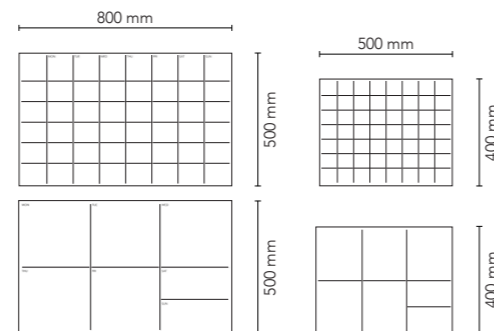

Prices include 3 CHAT BOARD® magnets and mounting kit (*incl. 1 CHAT BOARD® magnet)

Total depth (felt front to wall surface): 18 mm (+/- 1 mm)

BUZZIFELT

PLANNER

CHAT BOARD® Planner is the perfect, analogue planning tool for the office or home. With a „built-in“, digitally printed weekly or yearly planner grid, according to preference, it makes it both easy and fun to share and coordinate upcoming events, make a note of dates to remember and get a common overview of current and future plans.

CHAT BOARD® Planner is made with 4 mm tempered safety glass, in accordance with the highest quality standards, finished with smooth C-edges and 4 mm radius corners. Choose from 5 different sizes (2 x Week Planner / 3 x Year Planner), 5 colours and 4 languages (English, German, French or Danish), all included in the standard assortment, or have it specially made to order in other bespoke sizes, languages, schedules or standard RAL or NCS glass colours.

Please contact our head office with any special requests: info@chat-board.dk

Week Planner (available in two sizes and layouts)

Year Planner (available in three sizes)

Item no.	Product	Description	Dimensions	Weight	Price
			W x H mm	kg	EUR
MTPL4050	CHAT BOARD® Week Planner <i>Small</i>	wall-mounted, magnetic glass board with weekly planner grid	400 x 500	3.4	135
MTPL5080	CHAT BOARD® Week Planner <i>Large</i>	wall-mounted, magnetic glass board with weekly planner grid	500 x 800	6.8	165
MTPYEAR90120	CHAT BOARD® Year Planner	wall-mounted, magnetic glass board with yearly planner grid	1200 x 900	17.8	710
MTPYEAR120150	CHAT BOARD® Year Planner	wall-mounted, magnetic glass board with yearly planner grid	1500 x 1200	31.0	1,190
MTPYEAR120200	CHAT BOARD® Year Planner	wall-mounted, magnetic glass board with yearly planner grid	2000 x 1200	43.0	1,440