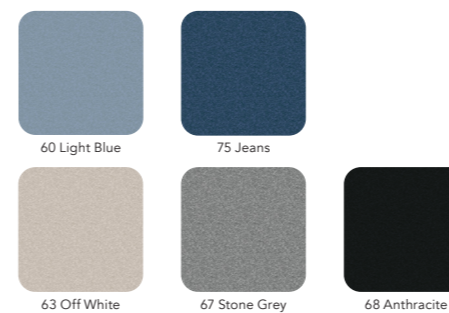

BUZZIFELT

CHAT BOARD® BuzziFelt is our wall-mounted, magnetic, felt-covered pinboard. Made with 6 mm 100% recycled P.E.T. felt it is also a sound-dampening panel, making it the ideal companion for our wall-mounted glass boards. Combined with i.e. CHAT BOARD® Classic these felt-covered panels can help turn any office wall into an ultra functional, multi-textured and dynamic surface.

CHAT BOARD® BuzziFelt **can be mounted both horizontally and vertically** on the wall and is available in 14 standard sizes and 5 standard colours. In addition, it can be made to order in bespoke sizes, shapes and colours.

Please contact our head office with any special requests: info@chat-board.dk