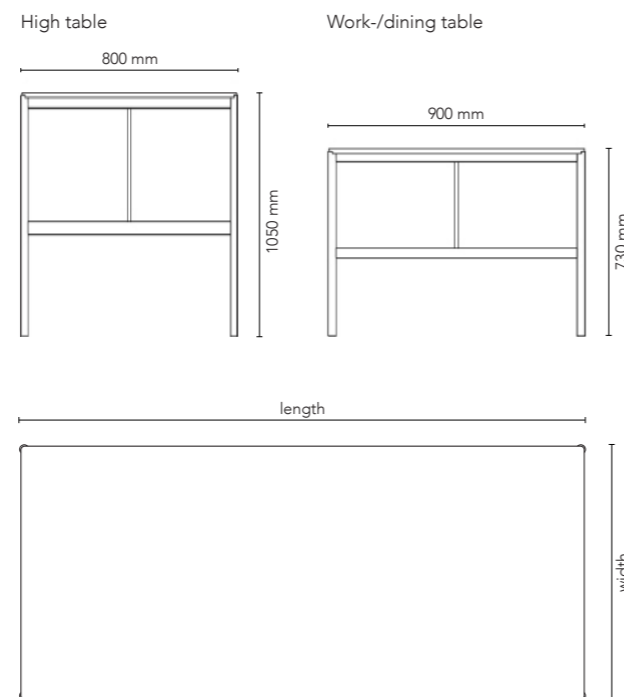

MIES COLLAB

Taking its cue from Ludwig Mies van der Rohe's immortal dictum 'less is more', the design language of the new CHAT BOARD & MILLION collaboration MIES Collab is kept deliberately stringent and minimalist. Seamlessly intersecting horizontal and vertical lines create a clear, architectural composition which is equal parts form and function, with a meticulously precise attention to detail. The glass tabletop nestles elegantly within the four corners of the frame, with a slight recess accentuating the contrasting juxtaposition of materials: the delicately smooth glass surface and the tactile softness of powder-coated steel. With just the right amount of industrial edge, MIES adds flexible and functional sophistication to any space, from the workplace to the family dining room.

CHAT BOARD® MIES Collab is available in four different sizes: 3 work-/dining tables, and 1 high table. All four models come with a table top made with 10 mm tempered safety glass, in accordance with the highest quality standards, finished with smooth C-edges and radius corners. The table top is available in 32 different glass colours, while the powder coated steel frame is available in 2 colours: Signal White RAL 9003 and Jet Black RAL 9005. In addition, the glass table top can be made to order in bespoke standard RAL and NCS glass colours.

Please contact our head office with any special requests: info@chat-board.dk