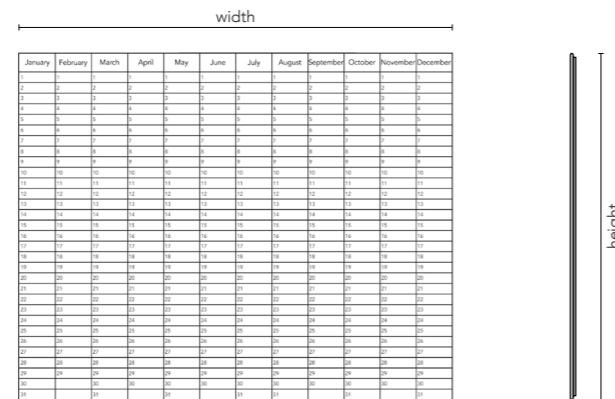

Prices include 3 CHAT BOARD® magnets and mounting kit (*incl. 1 CHAT BOARD® magnet)

Total depth (felt front to wall surface): 18 mm (+/- 1 mm)

BUZZIFELT

PLANNER

CHAT BOARD® Planner is the perfect, analogue planning tool for the office or home. With a „built-in“, digitally printed weekly or yearly planner grid, according to preference, it makes it both easy and fun to share and coordinate upcoming events, make a note of dates to remember and get a common overview of current and future plans.

CHAT BOARD® Planner is made with 4 mm tempered safety glass, in accordance with the highest quality standards, finished with smooth C-edges and 4 mm radius corners. Choose from 5 different sizes (2 x Week Planner / 3 x Year Planner), 5 colours and 4 languages (English, German, French or Danish), all included in the standard assortment, or have it specially made to order in other bespoke sizes, languages, schedules or standard RAL or NCS glass colours.

Please contact our head office with any special requests: info@chat-board.dk

Week Planner (available in two sizes and layouts)

Year Planner (available in three sizes)

Item no.	Product	Description	Dimensions	Weight	Price
			W x H mm	kg	EUR
MTPL4050	CHAT BOARD® Week Planner <i>Small</i>	wall-mounted, magnetic glass board with weekly planner grid	400 x 500	3.4	135
MTPL5080	CHAT BOARD® Week Planner <i>Large</i>	wall-mounted, magnetic glass board with weekly planner grid	500 x 800	6.8	165
MTPYEAR90120	CHAT BOARD® Year Planner	wall-mounted, magnetic glass board with yearly planner grid	1200 x 900	17.8	710
MTPYEAR120150	CHAT BOARD® Year Planner	wall-mounted, magnetic glass board with yearly planner grid	1500 x 1200	31.0	1,190
MTPYEAR120200	CHAT BOARD® Year Planner	wall-mounted, magnetic glass board with yearly planner grid	2000 x 1200	43.0	1,440