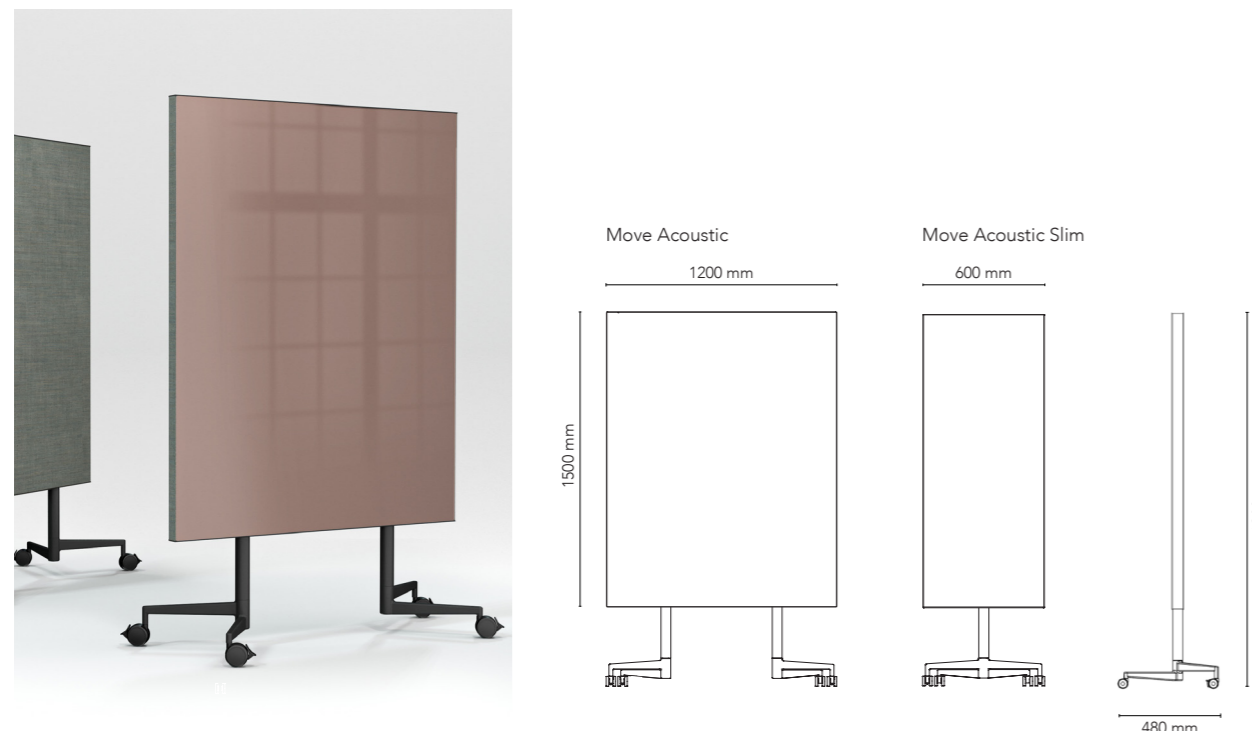

Ensuring cost-effective and safe transportation, the wide version is delivered in two pieces and easily assembled on site.

The movable aluminium base is powder coated in RAL 9005 Jet Black and fitted with brake casters for added stability. The glass is 4 mm tempered safety glass, in accordance with the highest quality standards, finished with smooth C-edges and 4 mm radius corners. The wide Move Acoustic comes in three different versions, including the option to replace the acoustic panel with a second magnetic glass board or an oak veneer covered panel. Both the acoustic panel- and the oak veneer version come prepared to be mounted with the TV bracket* of your choice (not included). Move Acoustic is available in 35 standard glass colours and can also be made to order in bespoke standard RAL or NCS glass colours. The standard assortment includes 6 Remix and Remix Screen fabric colours, but requests for alternative colours and varieties can be accommodated on demand.

*NB TV screen should not exceed dim. 50" / W 1110 x H 600 mm

Please contact our head office with any special requests: info@chat-board.dk