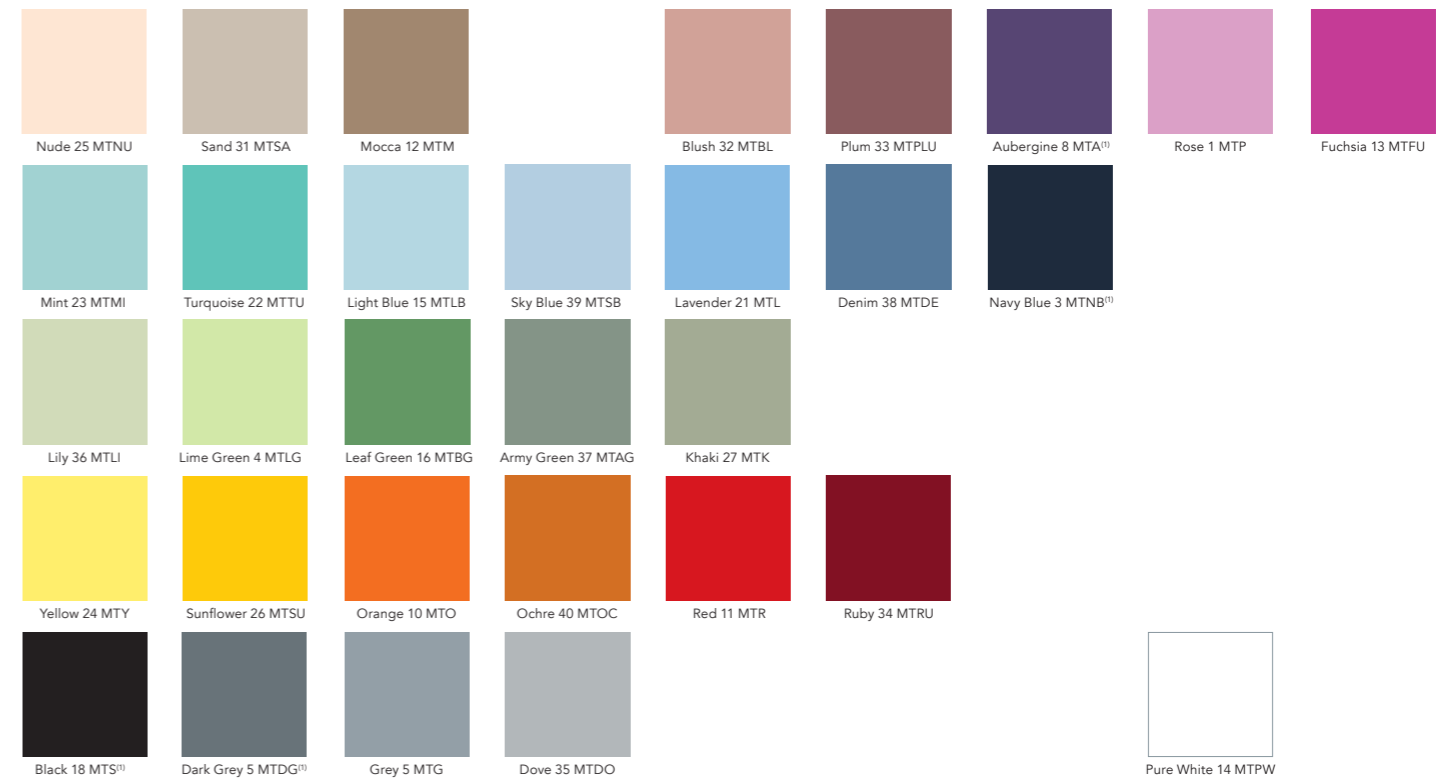

Prices include 1 CHAT BOARD® pen, 3 magnets and mounting kit

Total depth (glass front to wall surface): 16 mm (+/- 1 mm)

GLASS

⁽¹⁾ incl. white neon pen

ELEMENTS

CHAT BOARD® Elements offers the same advantages and high quality as our Classic magnetic glass boards, in an updated design with a slightly simplified edge- and corner finish. The clean, white glass surface provides the perfect backdrop for visualising and communicating ideas and information in meeting-, education- or brainstorming sessions.