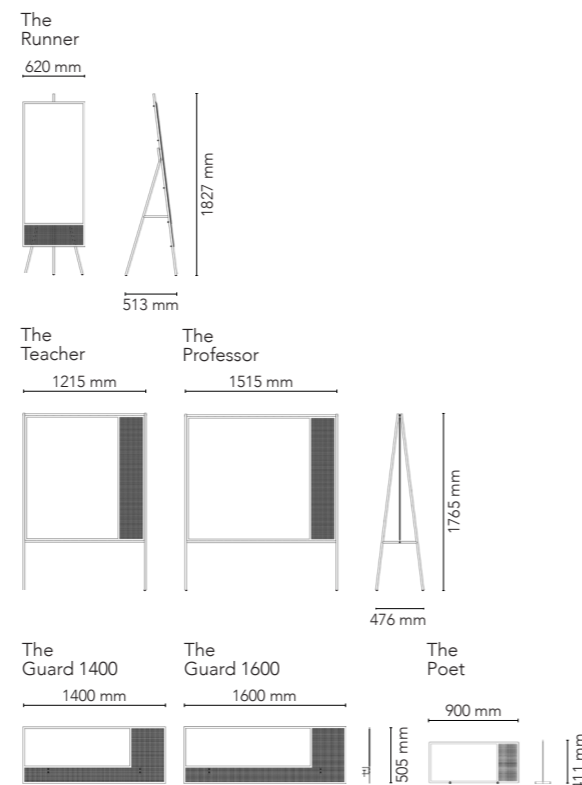

The design is kept deliberately understated and minimalist. The lightweight, powder coated steel structures serve as elegantly simple, yet multifunctional frames for the writable magnetic glass surfaces of each of the SQUAD units. These are both contrasted and accentuated by perforated steel panels incorporated in the steel structure, boasting a clearly geometrical square pattern design. In SQUAD form equals function, and no feature is without purpose. The Collectors provide easily attachable, essential storage for pens and personal effects while creating an additional vertical pattern that is as individual as the user.

Designed and manufactured in Scandinavia, the SQUAD units are delivered flat packed and easily assembled on site, thus reducing both shipping costs and environmental impact.

The CHAT BOARD® SQUAD steel frames are powder coated in RAL 9003 Signal White or RAL 9005 Jet Black and are mounted with 4 mm tempered safety glass, in accordance with the highest quality standards, finished with smooth C-edges and 4 mm radius corners. They are available in 35 standard glass colours as well as 5 different BuzziFelt shades (to order on SQUAD Teacher and Professor). Bespoke glass colours (standard RAL or NCS) can be made to order upon request.

Please contact our head office with any special requests: info@chat-board.dk

Item no.	Product	Description	Dimensions		Weight kg	Price EUR
			Glass W x H mm	Steel frame (total size) W x H x D mm		
Freestanding units:						
SQRU	The Runner	magnetic glass board on a steel base	585 x 1200	620 x 1827 x 513	24.0	755
SQTE	The Teacher	magnetic glass board on a steel base	900 x 1200	1215 x 1765 x 476	39.5	1,160
SQPR	The Professor	magnetic glass board on a steel base	1200 x 1200	1515 x 1765 x 476	49.0	1,200

Optional add-ons for the Teacher and the Professor

Extra glass (will be mounted on the back):			Glass (back) W x H mm	Weight kg	Price EUR			
SQTEGLASS	extra glass for the Teacher	magnetic, tempered safety glass	900 x 1200			-	11.9	245
SQPRGLASS	extra glass for the Professor	magnetic, tempered safety glass	1200 x 1200	-	15.9	325		

BuzziFelt (will be mounted on the back):			BuzziFelt (back) W x H mm	Weight kg	Price EUR			
SQTEBUZZI	BuzziFelt for the Teacher	sound dampening felt pin board	900 x 1200			-	1.5	370
SQPRBUZZI	BuzziFelt for the Professor	sound dampening felt pin board	1200 x 1200	-	2.0	455		

Caster wheels:			Weight kg	Price EUR			
SQSET3	brake casters for the Runner	set of 3 brake caster wheels - black or white			Ø 65	-	40
SQSET4	brake casters for the Teacher and the Professor	set of 4 brake caster wheels - black or white	Ø 65	-	53		

Desk screens:			Weight kg	Price EUR				
SQGU14	The Guard 1400	desk front screen w. magnetic glass and BuzziFelt pinboard			1033 x 363	1400 x 505 x 66	11.5	419
SQGU16	The Guard 1600	desk front screen w. magnetic glass and BuzziFelt pinboard	1233 x 363	1600 x 505 x 66	17.4	449		
SQPO	The Poet	movable desk divider w. magnetic glass and BuzziFelt pinboard	663 x 363	900 x 411 x 142	8.5	299		

Storage:			Weight kg	Price EUR				
SQCOLOW	The Collector Low	attachable storage unit			-	166 x 36 x 66	0.3	69
SQCOHIGH	The Collector High	attachable storage unit	-	66 x 106 x 66	0.4	69		
SQCOLONG	The Collector Long	attachable storage unit	-	166 x 106 x 66	0.5	69		

Incl. Allen key for assembly

OPTIONAL add Matt glass to SQUAD: list price + 5%

COLOUR OPTIONS:
Please see Colours and finishes pages 38-39 (Glass, Steel & BuzziFelt)