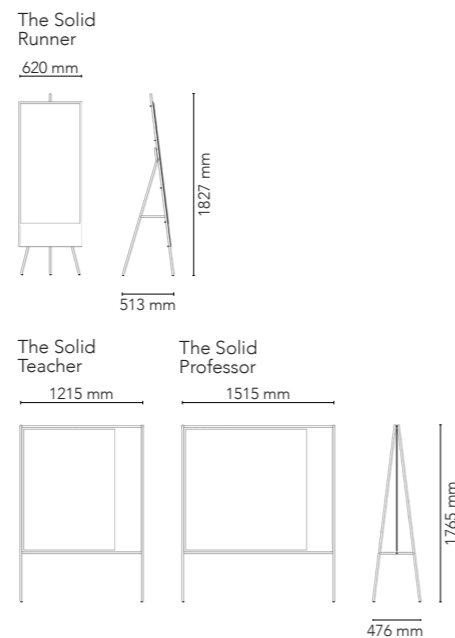

Please contact our head office with any special requests: info@chat-board.dk

Item no.	Product	Description	Dimensions		Weight kg	Price EUR
			Glass W x H mm	Steel frame (total size) W x H x D mm		
Freestanding units:						
SQRU	The Runner	magnetic glass board on a steel base	585 x 1200	620 x 1827 x 513	24.0	755
SQTE	The Teacher	magnetic glass board on a steel base	900 x 1200	1215 x 1765 x 476	39.5	1,160
SQPR	The Professor	magnetic glass board on a steel base	1200 x 1200	1515 x 1765 x 476	49.0	1,200

Storage:			Weight kg	Price EUR		
SQCOLOW	The Collector Low	attachable storage unit			-	166 x 36 x 66
SQCOHIGH	The Collector High	attachable storage unit	-	66 x 106 x 66	0.4	69
SQCOLONG	The Collector Long	attachable storage unit	-	166 x 106 x 66	0.5	69

Please contact our head office with any special requests: info@chat-board.dk

Item no.	Product	Description	Dimensions		Weight kg	Price EUR
			Glass W x H mm	Steel frame (total size) W x H x D mm		
Freestanding units:						
SQSORU	The Solid Runner	magnetic glass board on a steel base	585 x 1200	620 x 1827 x 513	24.0	705
SQSOTE	The Solid Teacher	magnetic glass board on a steel base	900 x 1200	1215 x 1765 x 476	39.5	1,085
SQSOPR	The Solid Professor	magnetic glass board on a steel base	1200 x 1200	1515 x 1765 x 476	49.0	1,125