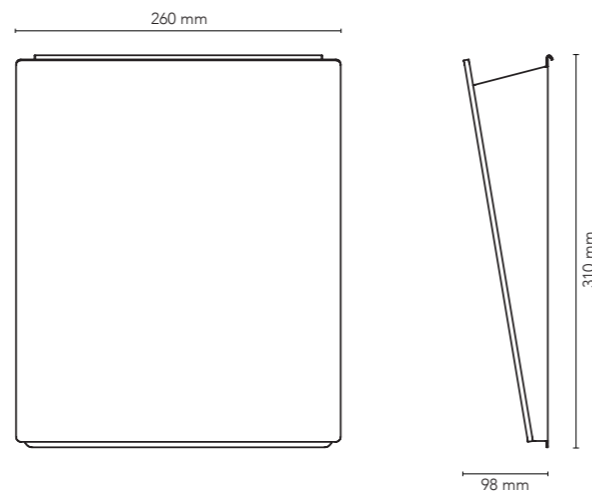

MAGAZINE RACK

Kill the clutter with the CHAT BOARD® Magazine Rack, our unique storage unit for all kinds of correspondence, documents, magazines, newspapers etc. Perfect for keeping all of those distracting desk piles at bay, the Magazine Rack is, with its writable glass surface, easily made personal, making it the obvious choice for open offices, common rooms and any other shared spaces. Designed by Peter Henriksen, it has a partly magnetic glass front and a specially designed steel frame, which makes it easy to mount several units together in succession.

CHAT BOARD® Magazine Rack is made with 4 mm tempered safety glass, in accordance with the highest quality standards, finished with smooth C-edges and 4 mm radius corners. It is available in 1 size and 35 standard glass colours. In addition, it can be made to order in bespoke standard RAL and NCS glass colours.

Please contact our head office with any special requests: info@chat-board.dk

Item no.	Product	Description	Dimensions	Weight	Price
			W x H x D mm	(1/2/4 pcs) kg	EUR
CBMAGRACK	CHAT BOARD® Magazine Rack	wall-mounted magazine rack with writable glass front - 1 pc	260 x 310 x 98	1.9	114
CBMAGRACK2	CHAT BOARD® Magazine Rack	wall-mounted magazine rack with writable glass front - 2 pcs	260 x 620 x 98	3.8	209
CBMAGRACK4	CHAT BOARD® Magazine Rack	wall-mounted magazine rack with writable glass front - 4 pcs	260 x 1240 x 98	7.6	413

Prices include 1 CHAT BOARD® pen, 1 magnet and mounting kit

OPTIONAL add Matt glass to Magazine Rack: list price + 15%