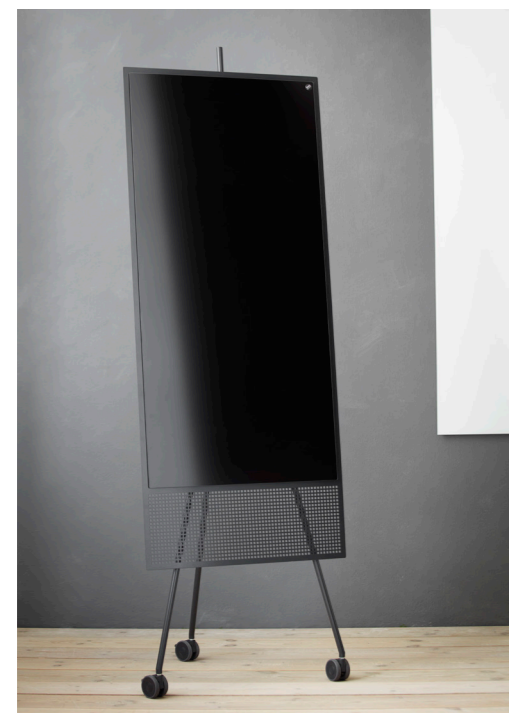

The design is kept deliberately understated and minimalist. The lightweight, powder coated steel structures serve as elegantly simple, yet multifunctional frames for the writable magnetic glass surfaces of each of the SQUAD units. These are both contrasted and accentuated by perforated steel panels incorporated in the steel structure, boasting a clearly geometrical square pattern design. In SQUAD form equals function, and no feature is without purpose. The Collectors provide easily attachable, essential storage for pens and personal effects while creating an additional vertical pattern that is as individual as the user.

Designed and manufactured in Scandinavia, the SQUAD units are delivered flat packed and easily assembled on site, thus reducing both shipping costs and environmental impact.

The CHAT BOARD® SQUAD steel frames are powder coated in RAL 9003 Signal White or RAL 9005 Jet Black and are mounted with 4 mm tempered safety glass, in accordance with the highest quality standards, finished with smooth C-edges and 4 mm radius corners. They are available in 35 standard glass colours as well as 5 different BuzziFelt shades (to order on SQUAD Teacher and Professor). Bespoke glass colours (standard RAL or NCS) can be made to order upon request.

Please contact our head office with any special requests: info@chat-board.dk

Item no.	Product	Description	Dimensions		Weight kg	Price EUR
			Glass W x H mm	Steel frame (total size) W x H x D mm		
Freestanding units:						
SQRU	The Runner	magnetic glass board on a steel base	585 x 1200	620 x 1827 x 513	24.0	755
SQTE	The Teacher	magnetic glass board on a steel base	900 x 1200	1215 x 1765 x 476	39.5	1,160
SQPR	The Professor	magnetic glass board on a steel base	1200 x 1200	1515 x 1765 x 476	49.0	1,200

Optional add-ons for the Teacher and the Professor

Extra glass (will be mounted on the back):			Glass (back) W x H mm	Weight kg	Price EUR			
SQTEGLASS	extra glass for the Teacher	magnetic, tempered safety glass	900 x 1200			-	11.9	245
SQPRGLASS	extra glass for the Professor	magnetic, tempered safety glass	1200 x 1200	-	15.9	325		

BuzziFelt (will be mounted on the back):			BuzziFelt (back) W x H mm	Weight kg	Price EUR			
SQTEBUZZI	BuzziFelt for the Teacher	sound dampening felt pin board	900 x 1200			-	1.5	370
SQPRBUZZI	BuzziFelt for the Professor	sound dampening felt pin board	1200 x 1200	-	2.0	455		

Caster wheels:			Weight kg	Price EUR			
SQSET3	brake casters for the Runner	set of 3 brake caster wheels - black or white			Ø 65	-	40
SQSET4	brake casters for the Teacher and the Professor	set of 4 brake caster wheels - black or white	Ø 65	-	53		

Desk screens:			Weight kg	Price EUR				
SQGU14	The Guard 1400	desk front screen w. magnetic glass and BuzziFelt pinboard			1033 x 363	1400 x 505 x 66	11.5	419
SQGU16	The Guard 1600	desk front screen w. magnetic glass and BuzziFelt pinboard	1233 x 363	1600 x 505 x 66	17.4	449		
SQPO	The Poet	movable desk divider w. magnetic glass and BuzziFelt pinboard	663 x 363	900 x 411 x 142	8.5	299		

Storage:			Weight kg	Price EUR				
SQCOLOW	The Collector Low	attachable storage unit			-	166 x 36 x 66	0.3	69
SQCOHIGH	The Collector High	attachable storage unit	-	66 x 106 x 66	0.4	69		
SQCOLONG	The Collector Long	attachable storage unit	-	166 x 106 x 66	0.5	69		

Incl. Allen key for assembly

OPTIONAL add Matt glass to SQUAD: list price + 5%

COLOUR OPTIONS:
Please see Colours and finishes pages 38-39 (Glass, Steel & BuzziFelt)